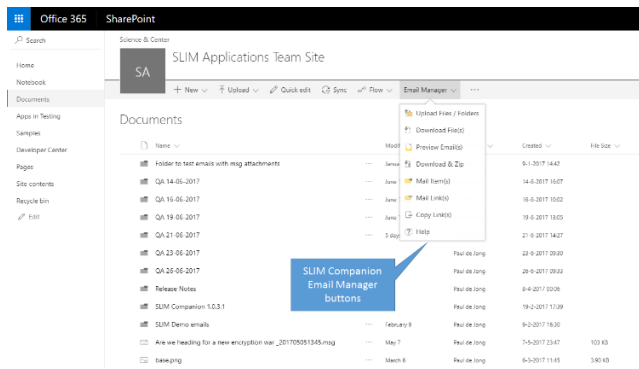

SLIM Companion™ Email Manager increases user productivity and provides unique functionality to simplify your work. Upload emails using drag and drop, preview emails, attach SharePoint documents to emails and more...

Upload emails to SharePoint by dragging them from your email client via the desktop to your browser. SLIM Companion Email Manager automatically extracts email metadata like To, From, Subject, ... and fills the corresponding SharePoint columns. This allows for effective filtering of emails using views and powerful searches.

SLIM Companion Email Manager provides an efficient way to view emails in your browser without opening your mail client. The preview shows the email's content plus images. Attachments are shown as links and can be directly opened. You can also attach a SharePoint document to an email with a single click.