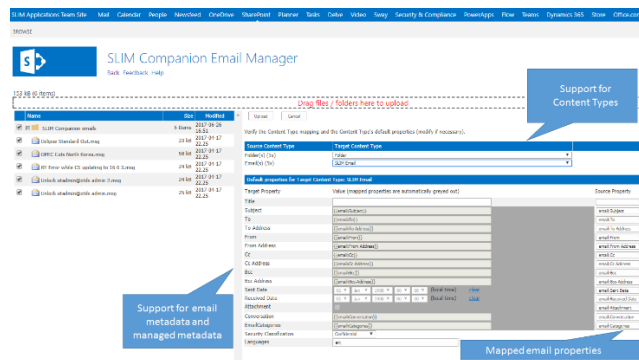

SLIM Companion™ Email Manager increases user productivity and provides unique functionality to simplify your work. Upload emails using drag and drop, preview emails, attach SharePoint documents to emails and more...

Upload emails to SharePoint by dragging them from your email client via the desktop to your browser. SLIM Companion Email Manager automatically extracts email metadata like To, From, Subject, ... and fills the corresponding SharePoint columns. This allows for effective filtering of emails using views and powerful searches.